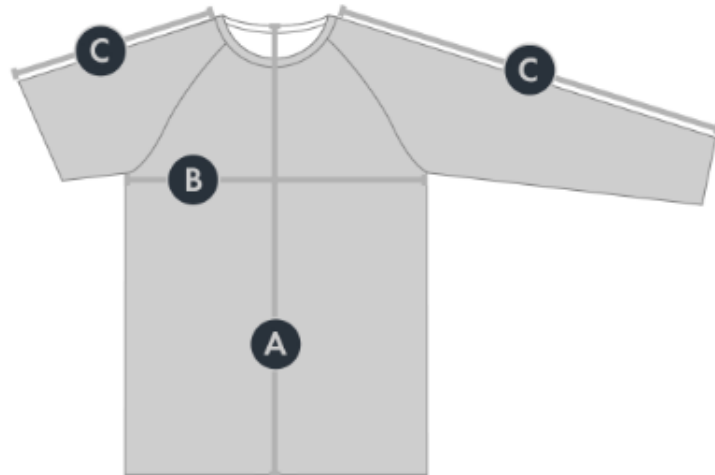

Men's Clothing Sizes

International Size	European Size	1 Body Lenght	2 Measure Around	3 Measure Around	4 Measure Around
		cm	cm	cm	cm
XS	48	176	96	86	100.6
S	50	176	100	90	103.6
M	52	182	104	94	107.6
L	54	182	108	98	110.6
XL	56	182	112	102	113.6
2XL	58	182	116	106	116.6
3XL	60	188	120	110	120.6
4XL	62	188	124	114	123.6

Jacket Guard

International Size	European Size	A Lenght	B Chest	C Sleeve Lenght
		cm	cm	cm
XS	48	84.1	58	69.7
S	50	84.9	60	69.8
M	52	87.2	62	71.9
L	54	88	64	72
XL	56	88.8	66	72.1
2XL	58	89.6	68	72.2
3XL	60	91.9	70	74.3
4XL	62	92.7	72	74.4