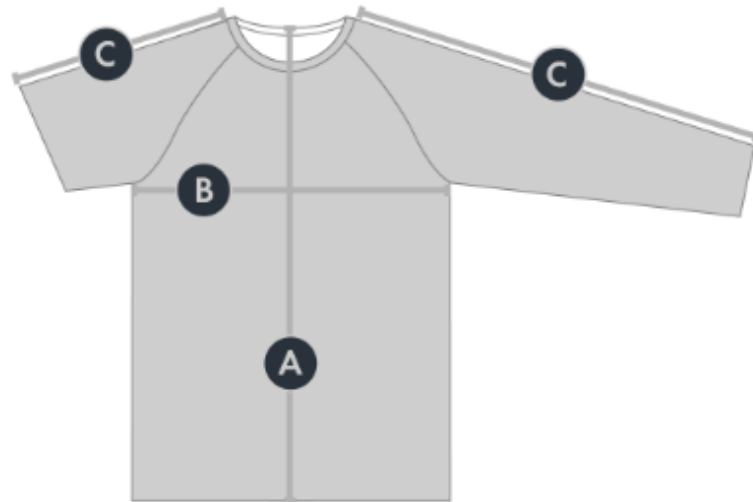

Men's Clothing Sizes

International Size	European Size	1 Body Length	2 Measure Around	3 Measure Around	4 Measure Around
		cm	cm	cm	cm
XS	48	176	96	86	100.6
S	50	176	100	90	103.6
M	52	182	104	94	107.6
L	54	182	108	98	110.6
XL	56	182	112	102	113.6
2XL	58	182	116	106	116.6
3XL	60	188	120	110	120.6
4XL	62	188	124	114	123.6

Wading Jacket Brook

International Size	European Size	A Length	B Chest	C Sleeve Length
		cm	cm	cm
XS	48	73.1	58	69.7
S	50	73.9	60	69.8
M	52	76.2	62	71.9
L	54	77	64	72
XL	56	77.8	66	72.1
2XL	58	78.6	68	72.2
3XL	60	80.9	70	74.3
4XL	62	81.7	72	74.4