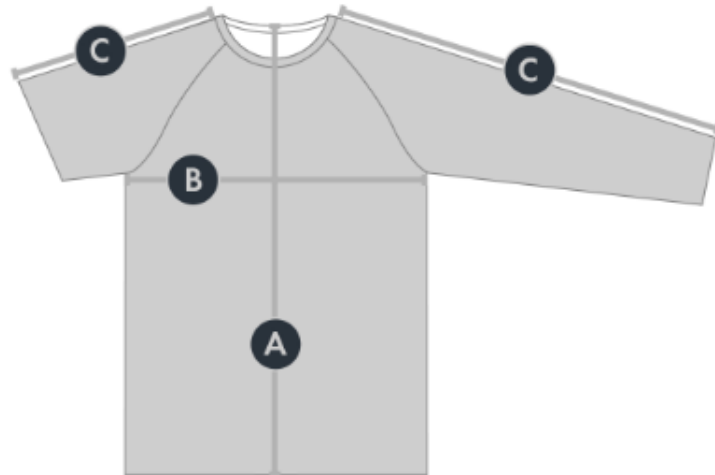

Men's Clothing Sizes

International Size	European Size	1 Body Length	2 Measure Around	3 Measure Around	4 Measure Around
		cm	cm	cm	cm
XS	48	176	96	86	100.6
S	50	176	100	90	103.6
M	52	182	104	94	107.6
L	54	182	108	98	110.6
XL	56	182	112	102	113.6
2XL	58	182	116	106	116.6
3XL	60	188	120	110	120.6
4XL	62	188	124	114	123.6

Jacket Gale

International Size	European Size	A Length	B Chest	C Sleeve Length
		cm	cm	cm
XS	48	79.1	58	69.7
S	50	79.9	60	69.8
M	52	82.2	62	71.9
L	54	83	64	72
XL	56	83.8	66	72.1
2XL	58	84.6	68	72.2
3XL	60	86.9	70	74.3
4XL	62	87.7	72	74.4